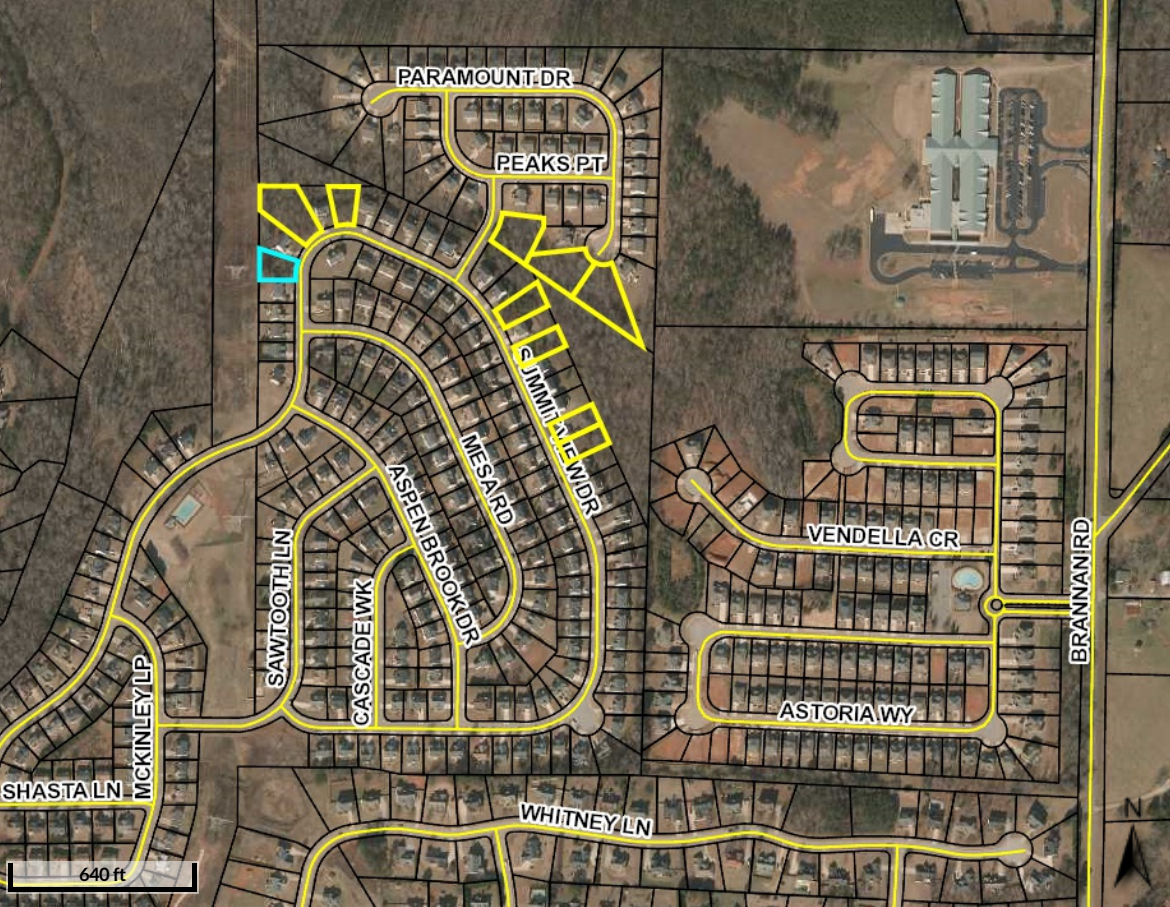

## Parcel Results

	Parcel ID 	Owner 	Property Address 
	070E01207000	 LOT GATHER LLC	213 SUMMIT VIEW DR
	070E01209000	 LOT GATHER LLC	221 SUMMIT VIEW DR
	070E01211000	 LOT GATHER LLC	229 SUMMIT VIEW DR
	070E01219000	 LOT GATHER LLC	265 SUMMIT VIEW DR
	070E01221000	 LOT GATHER LLC	273 SUMMIT VIEW DR
	070E01225000	 LOT GATHER LLC	291 SUMMIT VIEW DR
	070E01226000	 LOT GATHER LLC	295 SUMMIT VIEW DR
	070E01295000	 LOT GATHER LLC	1101 PARAMOUNT DR
	070E01296000	 LOT GATHER LLC	1105 PARAMOUNT DR
	070E01302000	 LOT GATHER LLC	900 CAPSTONE WAY

PARAMOUNT DR

PEAKS PT

S JIMMIE WDR

MESARD

ASPEN BROOK DR

SAWTOOTH LN

CASCADE WK

VENDELLA CR

ASTORIA WY

WHITNEY LN

BRANNAN RD

MCKINLEY LP

SHASTA LN

640 ft

N

1113  
Paramount Dr  
McDonough, GA