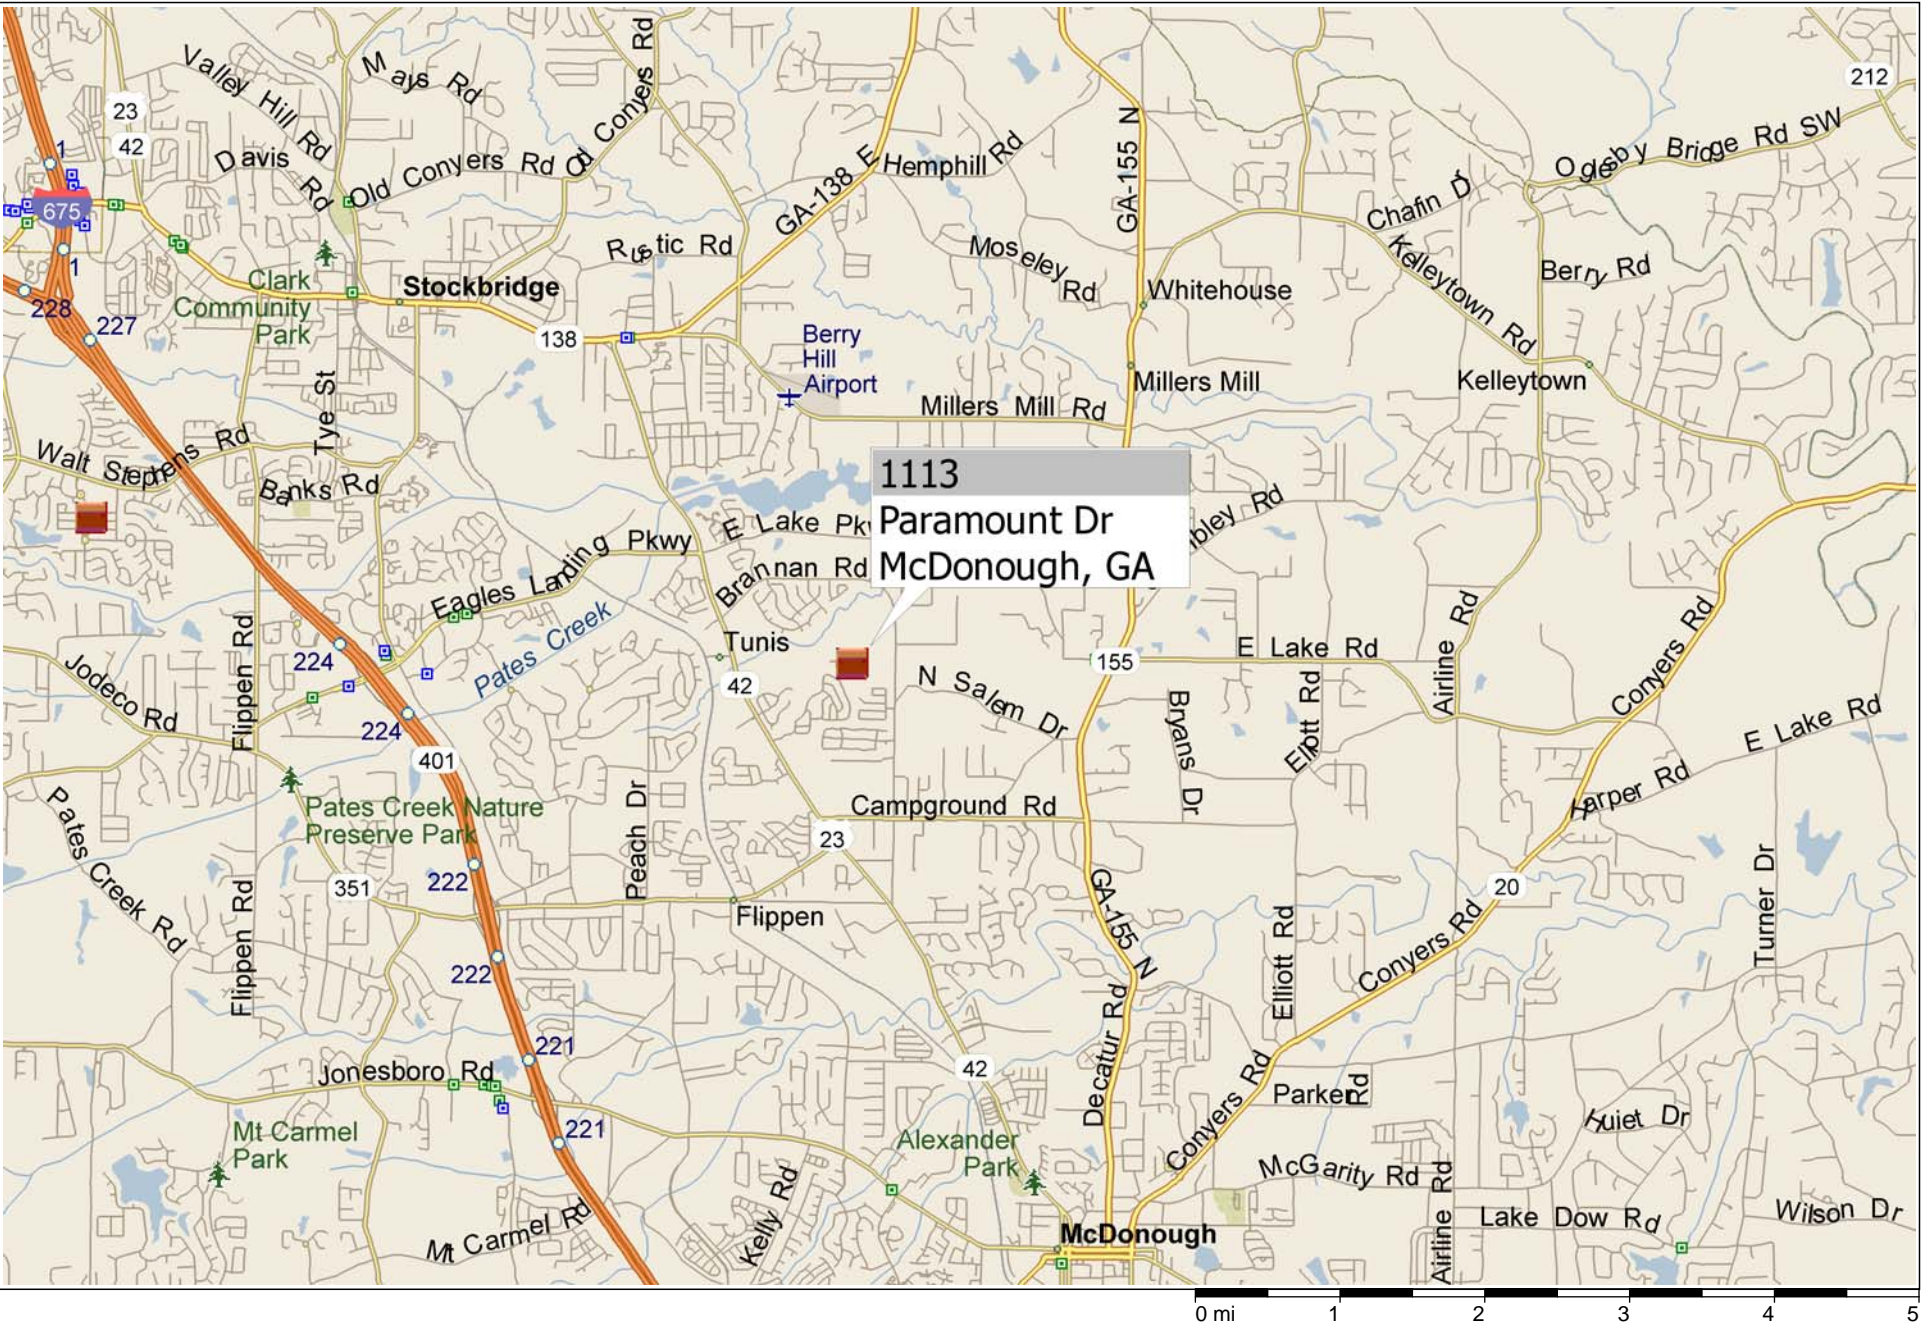

## Parcel Results

	Parcel ID 	Owner 	Property Address 
	070E01207000	 LOT GATHER LLC	213 SUMMIT VIEW DR
	070E01209000	 LOT GATHER LLC	221 SUMMIT VIEW DR
	070E01211000	 LOT GATHER LLC	229 SUMMIT VIEW DR
	070E01219000	 LOT GATHER LLC	265 SUMMIT VIEW DR
	070E01221000	 LOT GATHER LLC	273 SUMMIT VIEW DR
	070E01225000	 LOT GATHER LLC	291 SUMMIT VIEW DR
	070E01226000	 LOT GATHER LLC	295 SUMMIT VIEW DR
	070E01295000	 LOT GATHER LLC	1101 PARAMOUNT DR
	070E01296000	 LOT GATHER LLC	1105 PARAMOUNT DR
	070E01302000	 LOT GATHER LLC	900 CAPSTONE WAY

PARAMOUNT DR

PEAKS PT

S JIMMIE WDR

MESARD

ASPEN BROOK DR

SAWTOOTH LN

CASCADE WK

VENDELLA CR

ASTORIA WY

WHITNEY LN

BRANNAN RD

MCKINLEY LP

SHASTA LN

640 ft

N

1113  
Paramount Dr  
McDonough, GA

1113  
Paramount Dr  
McDonough, GA

0 mi 0.2 0.4 0.6