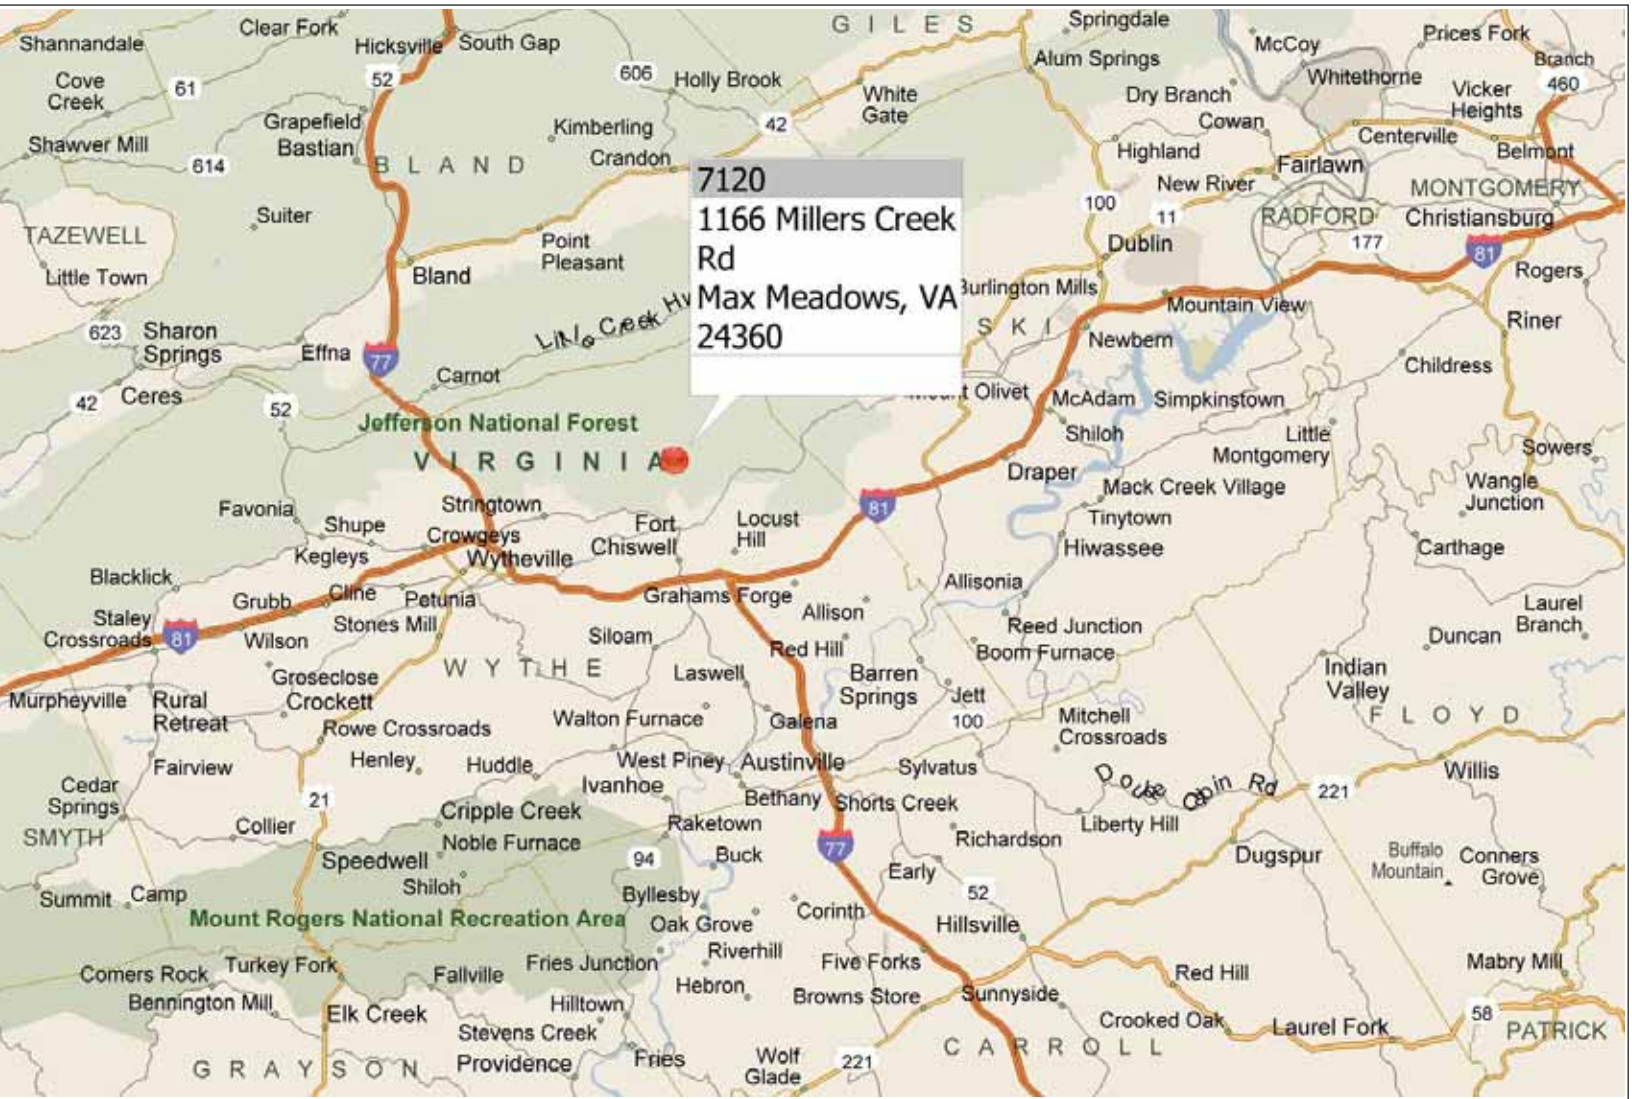

Millers Creek Rd

Entrance

Road Through Center of Prop
Goes from Millers Creek Rd to
Jefferson National Forest

Entrance To Property

Millers Creek Rd

Property For Sale

**Jefferson National
Forest**

0 mi 0.2 0.4 0.6 0.8