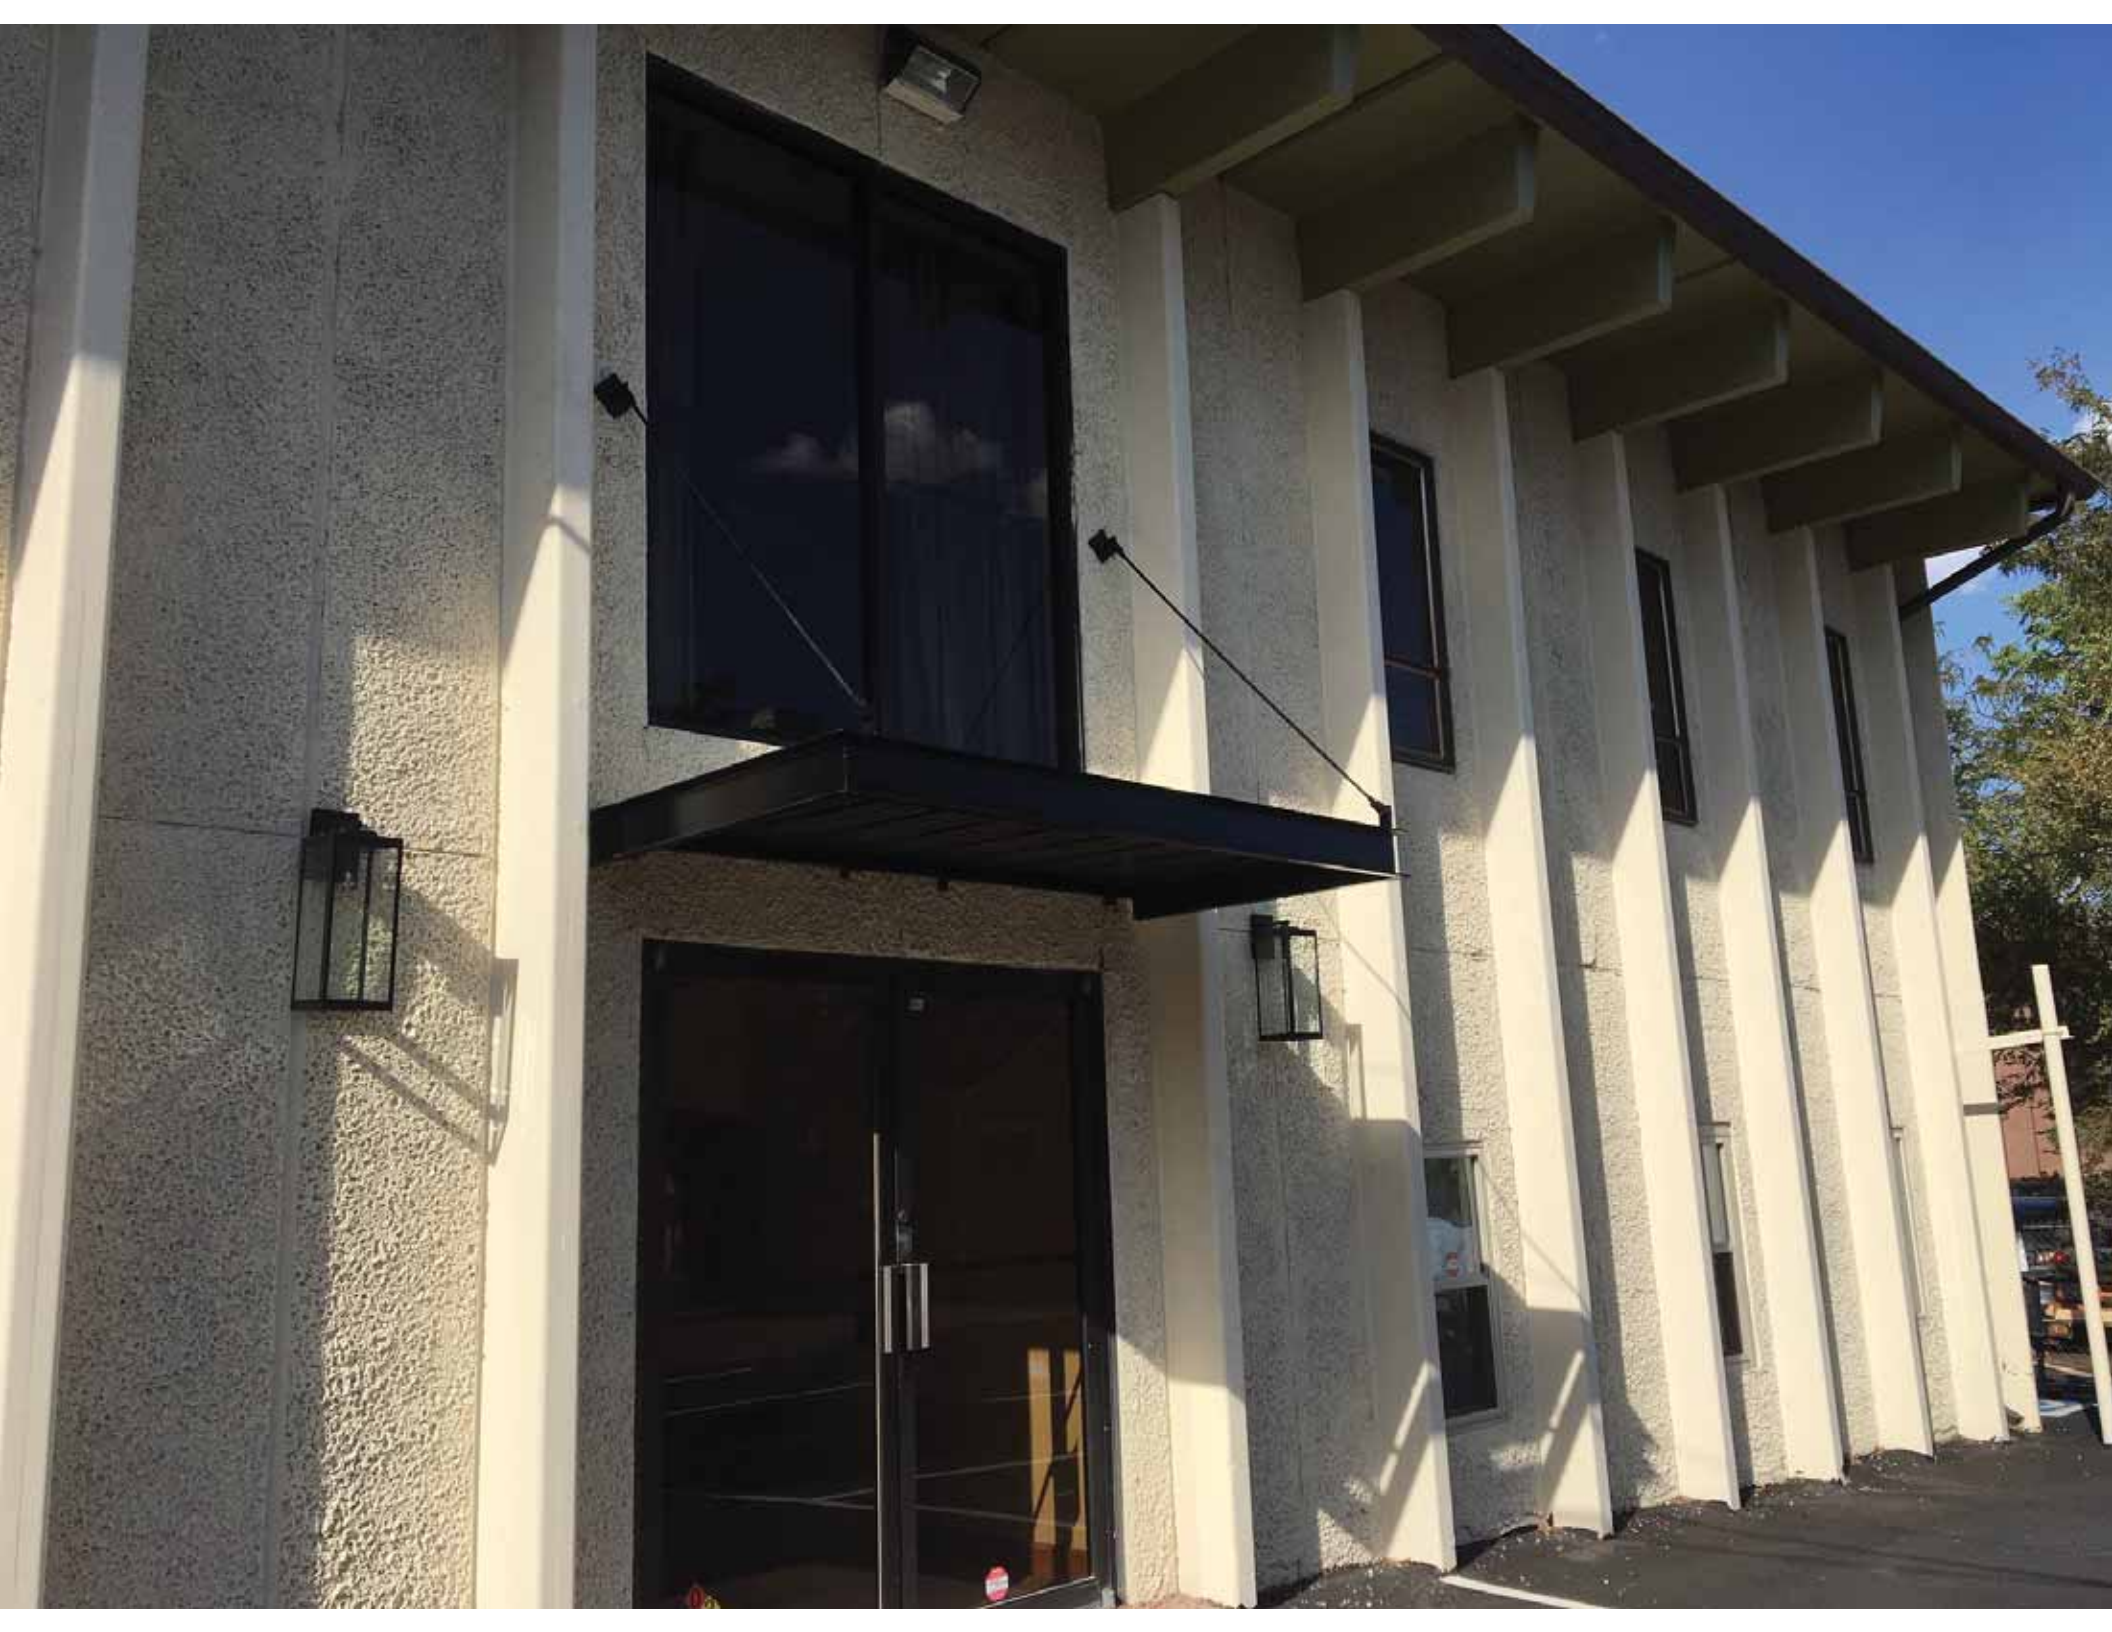

FOR LEASE

2  
1  
2

2  
1  
2

2  
1  
2

FOR LEASE

 Jones-Haley Inc.  
545-8181  
Elizabeth Gladney  
Broker Associate  
719-671-6776  
gladney@jones-haley.com  
gladney@realestate.com

2  
1  
2

 **RE/MAX**  
OF PUEBLO  
**FOR SALE**  
OR  
**LEASE**  
All or Part @ 6,000 sq. feet  
BETH GLADNEY, Associate Broker  
719-673-6776 719-546-1717