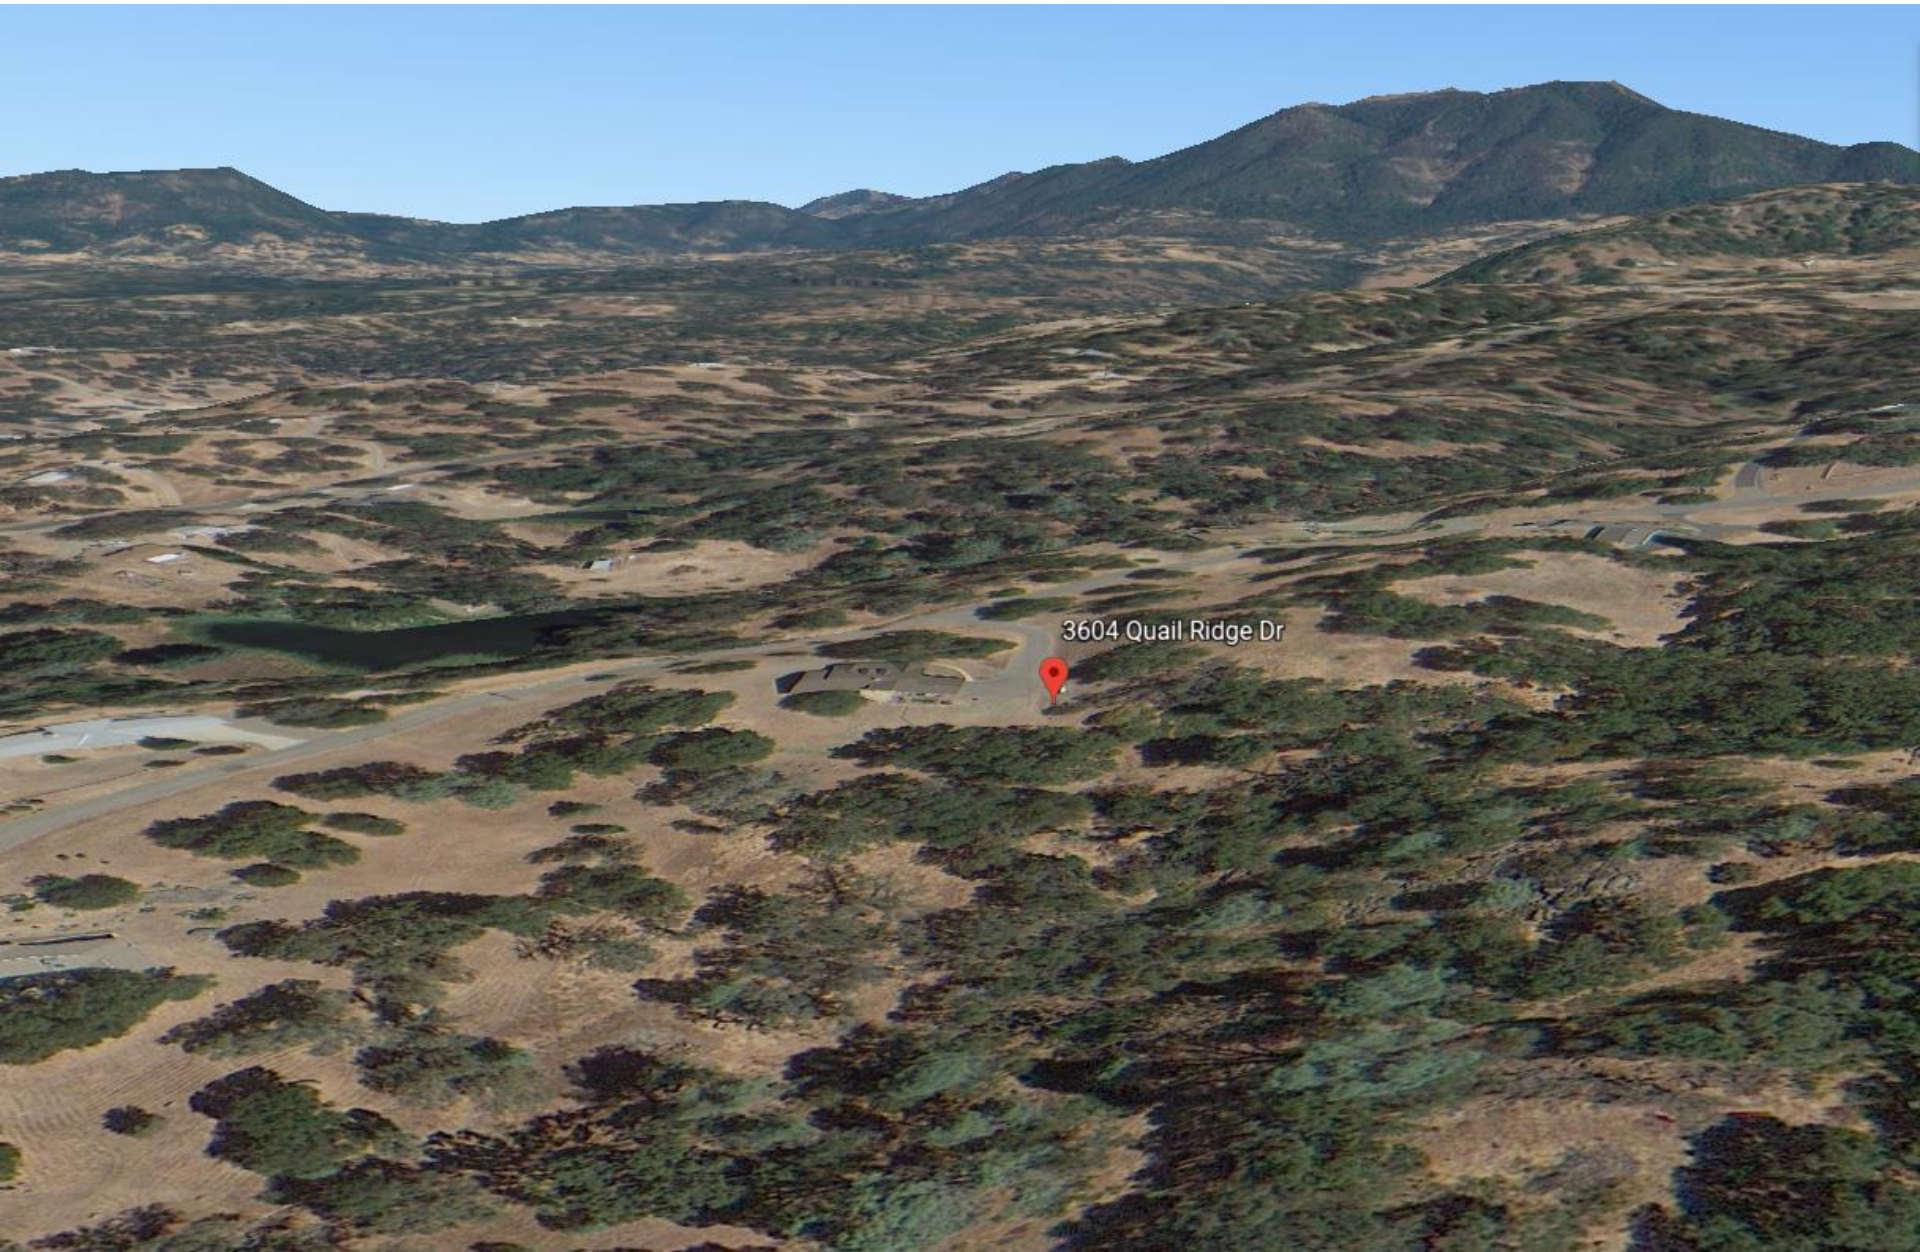

3604 Quail Ridge Dr