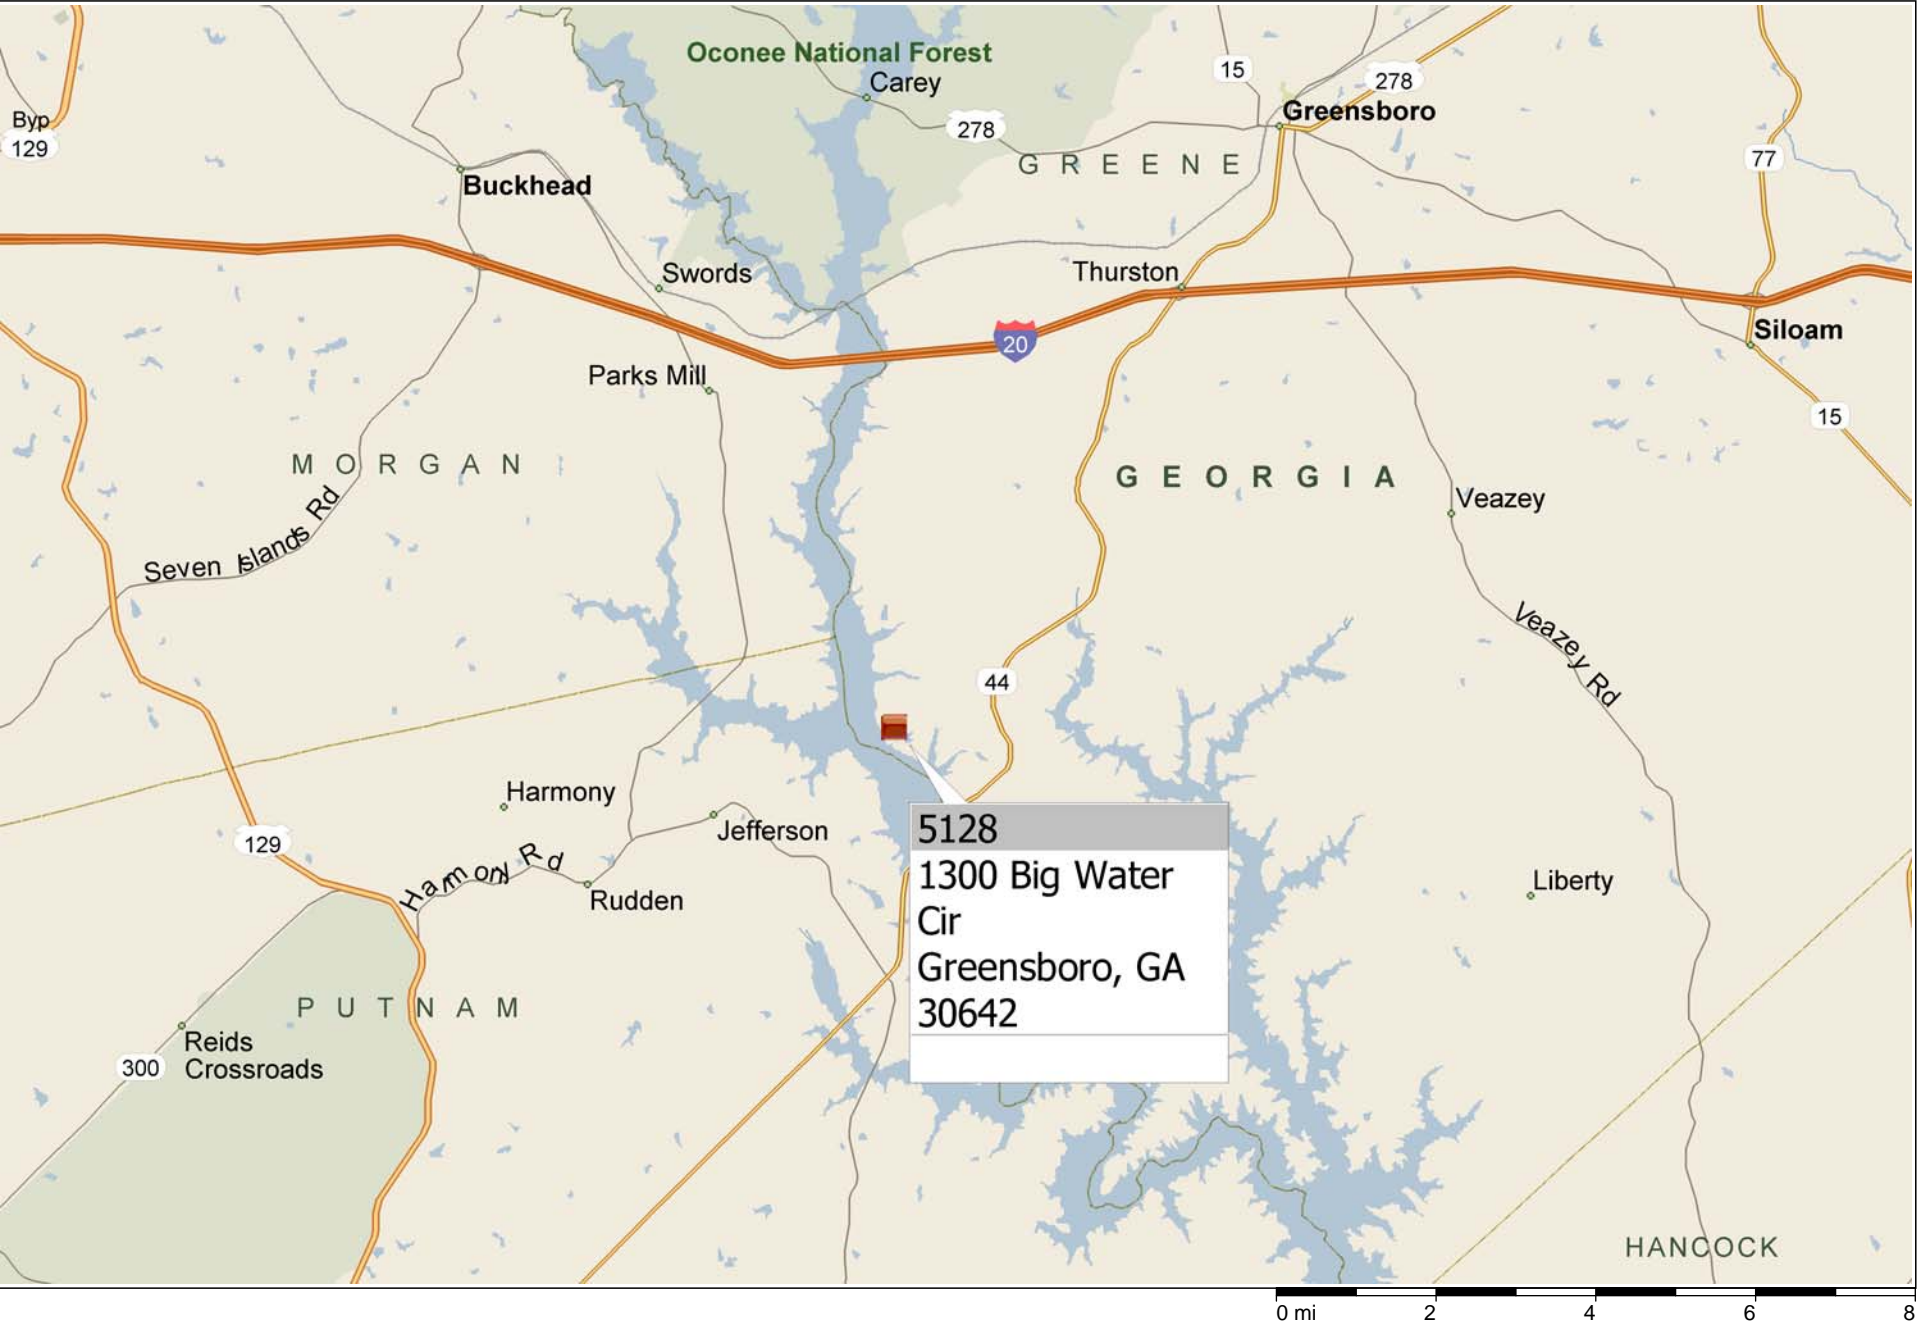

5128
1300 Big Water
Cir
Greensboro, GA
30642