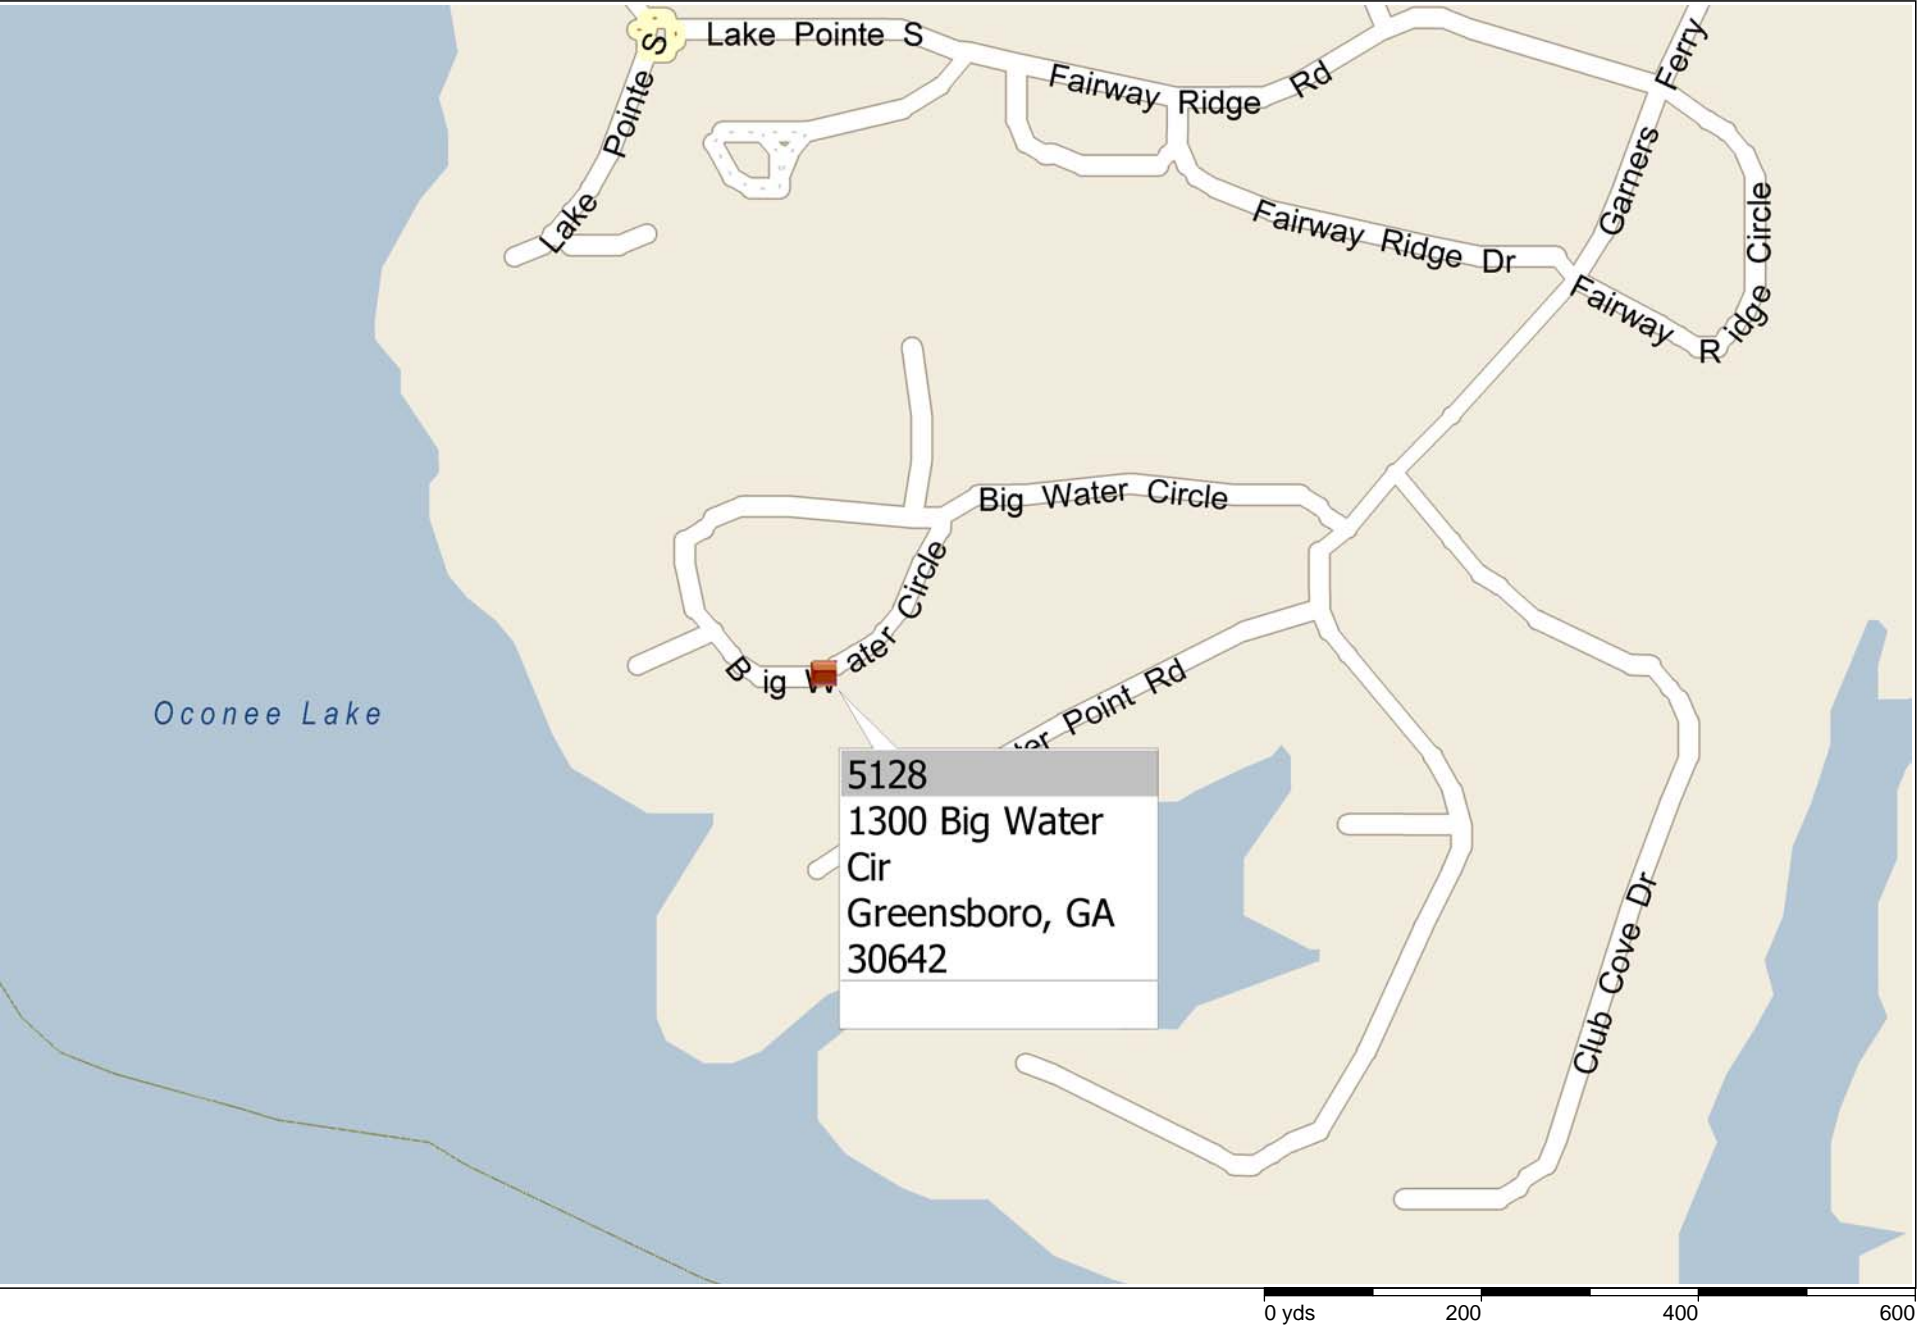

**Lot Dim:** 0

**Setting:** Other

**Lot #:** 86

**Directions:** FROM ATLANTA, I-20 EAST, EXIT 130, GA 44 TOWARD EATONTON/GREENSBORO, TURN RIGHT. TURN RIGHT ONTO LANDING PKWY. AT ROUNDABOUT, 1ST EXIT, LEFT ON GARNERS FRY, RIGHT ON BIG WATER CIRCLE.

**Lot:** 86      **Block:** 0

5128  
1300 Big Water  
Cir  
Greensboro, GA  
30642

Oconee Lake

Lake Pointe S

Lake Pointe S

Fairway Ridge Rd

Fairway Ridge Dr

Garners Ferry