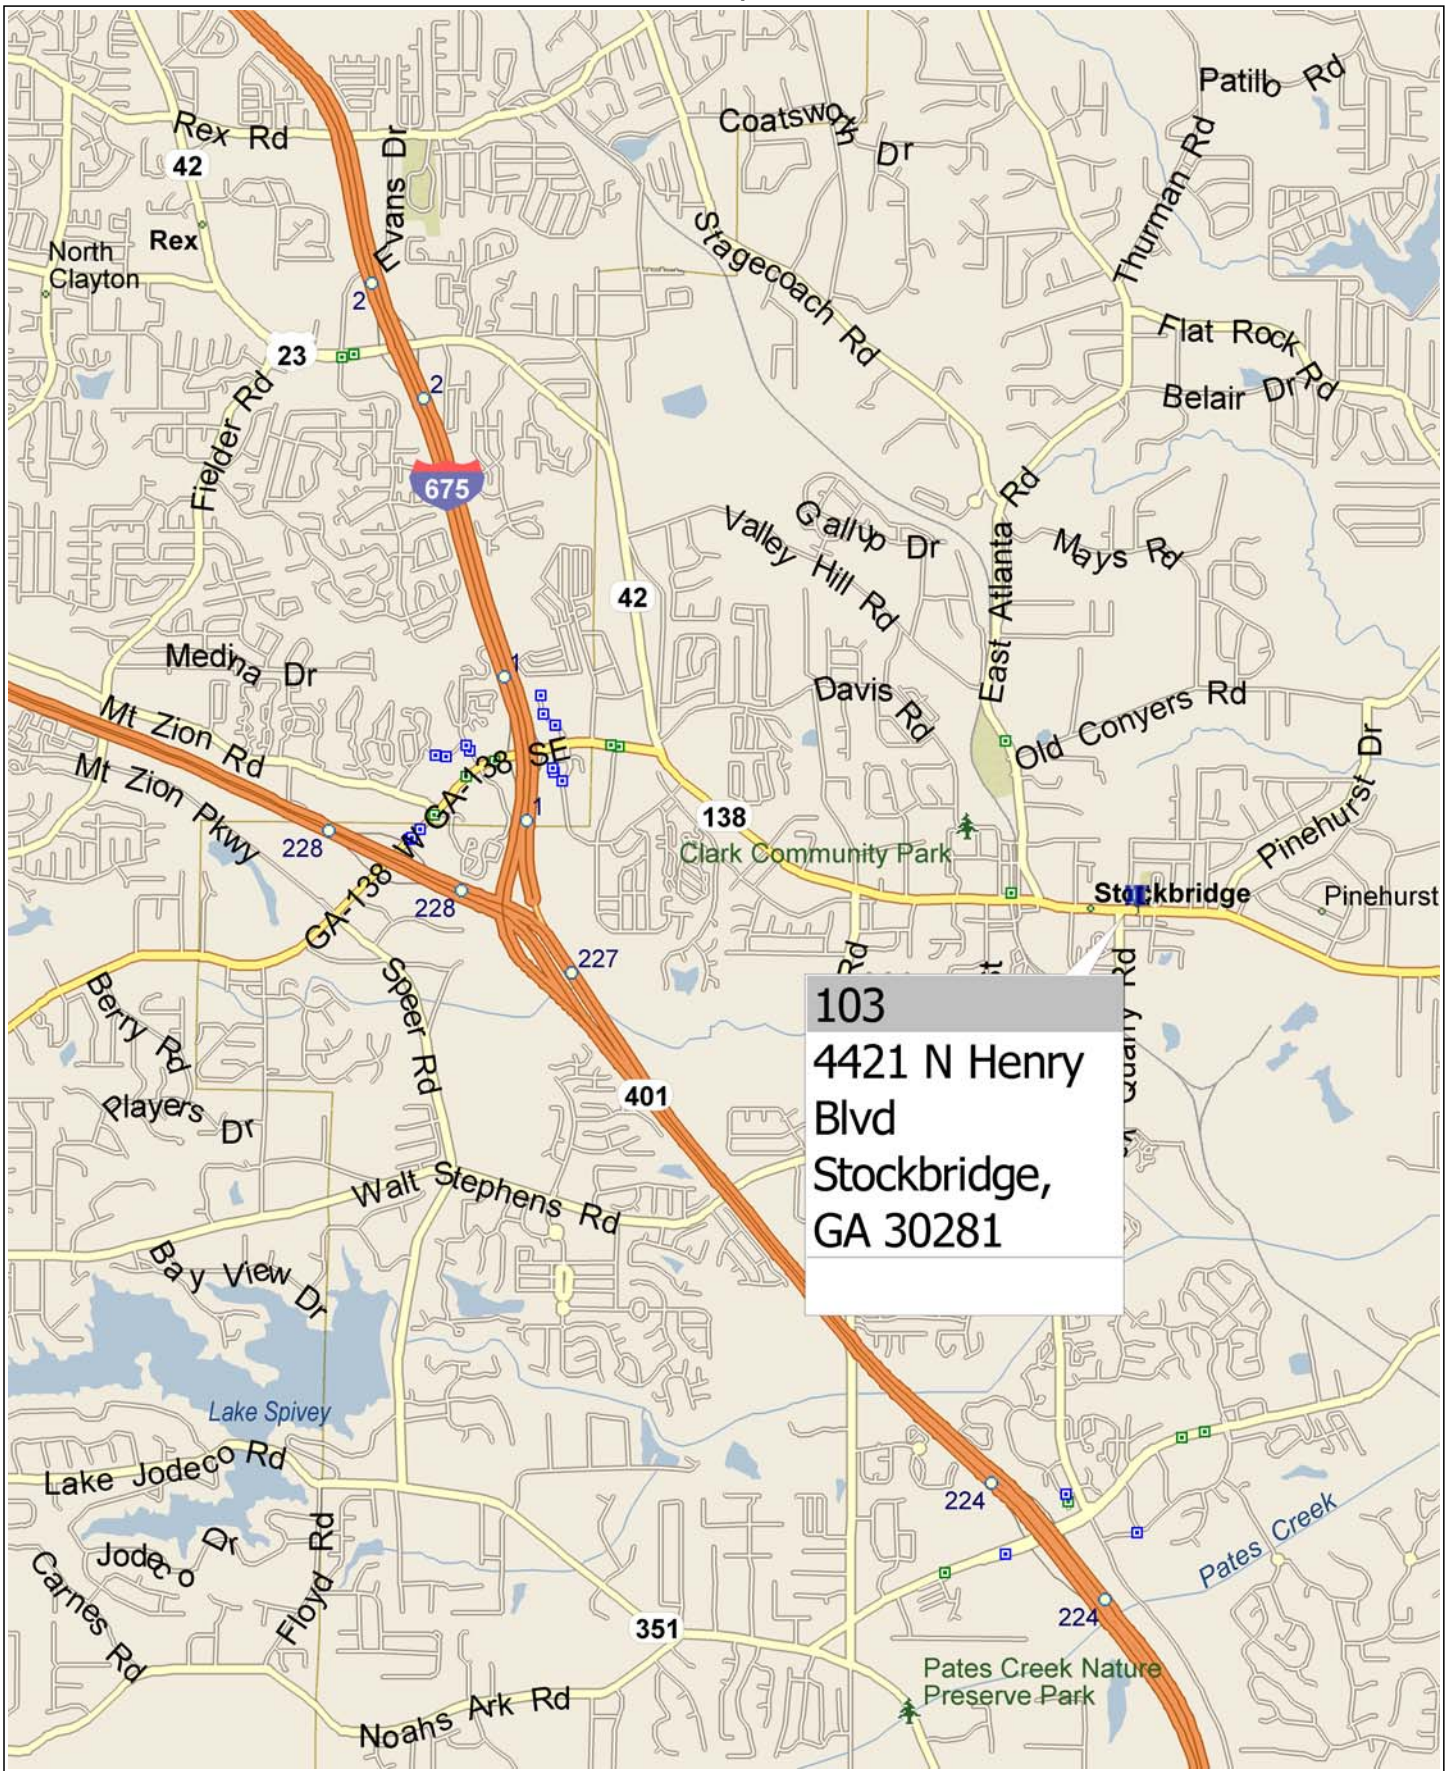

MANN BV

N HENRY BV

LANE DR

LAMBERT DR

WILLOW CT

SPRING ST

ROCK COUNTY, IA

Map

Map